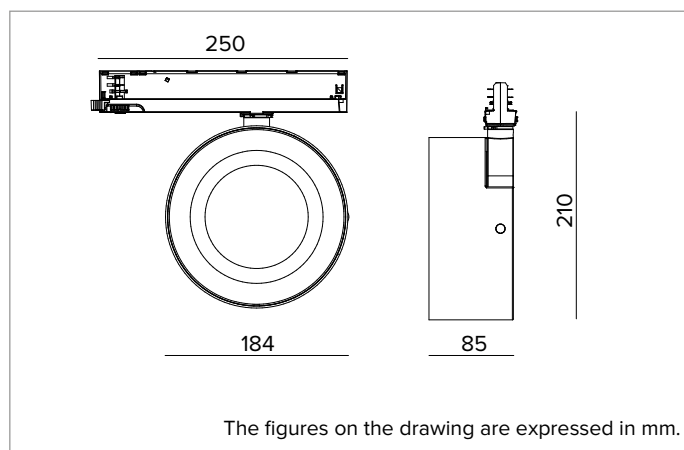

T043SPH940ELPW | ZENO 180

Professional adjustable LED projector

		4000K	H(m)	D(m)	E _{max} (lx)	
		Ra90		17°		
TS1228	I _{max} =5374cd/klm	Fixture Power	57W	1	0.30	34983
		Source Flux	6510lm	2	0.60	8746
		Fixture Flux	3679lm	3	0.89	3887
		Efficacy	65lm/W	4	1.19	2186
		I _{max}	34983cd	5	1.49	1399

Optic: HYBRID

Beam angles: SP

Optical efficiency: 57%

Fixture flux: 3679lm

Luminous efficacy: 65lm/W

Photobiological safety: Compliant with RG1 low risk group

MECHANICAL CHARACTERISTICS

Die-cast painted aluminium optical unit. The optical unit can be adjusted from 0 to -90° on the vertical plane; and 355° on the horizontal plane with aiming blocking system.

Colour and finish: Plaster white

Weight: 1.5Kg

Degree of protection: IP20

ELECTRICAL CHARACTERISTICS

ON-OFF electronic driver integrated into the track adapter.

Fixture Power: 57W

Power supply: 220-240Vac 50/60Hz