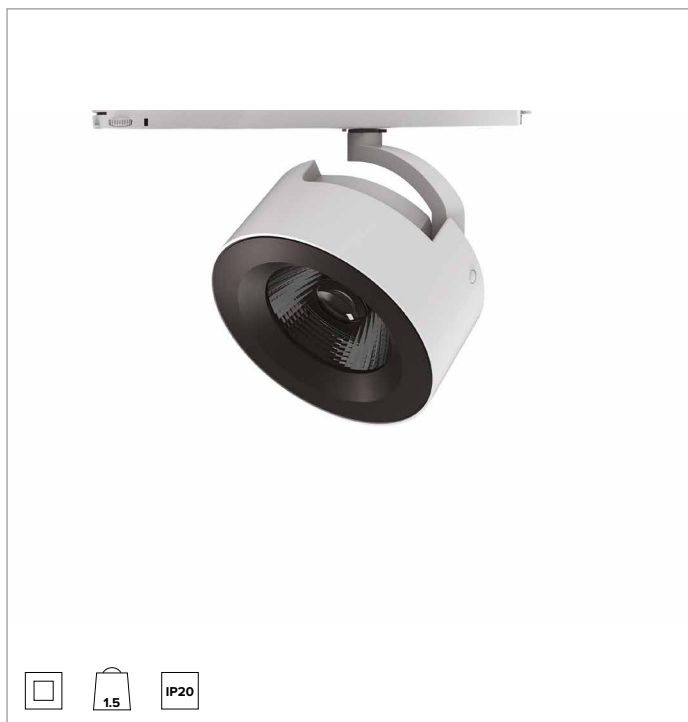

T043SPH940ELPW | ZENO 180

Professional adjustable LED projector

		4000K	H(m)	D(m)	E _{max} (lx)	
		Ra90		17°		
TS1228	I _{max} =5374cd/klm	Fixture Power	57W	1	0.30	34983
		Source Flux	6510lm	2	0.60	8746
		Fixture Flux	3679lm	3	0.89	3887
		Efficacy	65lm/W	4	1.19	2186
		I _{max}	34983cd	5	1.49	1399

CCT nominal: 4000K

Lifetime (L80/B10): >50000h tq +25°C

ILLUMINOTECHNICAL CHARACTERISTICS

Spot version with hybrid optics composed of a specular anodised aluminium reflector, an optical glass lens, a black anodised aluminium lens holder and a PMMA holographic screen.

Optic: HYBRID

Beam angles: SP

Optical efficiency: 57%

Fixture flux: 3679lm

Luminous efficacy: 65lm/W

Photobiological safety: Compliant with RG1 low risk group

MECHANICAL CHARACTERISTICS

Die-cast painted aluminium optical unit. The optical unit can be adjusted from 0 to -90° on the vertical plane; and 355° on the horizontal plane with aiming blocking system.

Colour and finish: Plaster white

Weight: 1.5Kg

Degree of protection: IP20

ELECTRICAL CHARACTERISTICS

ON-OFF electronic driver integrated into the track adapter.

Fixture Power: 57W

Power supply: 220-240Vac 50/60Hz